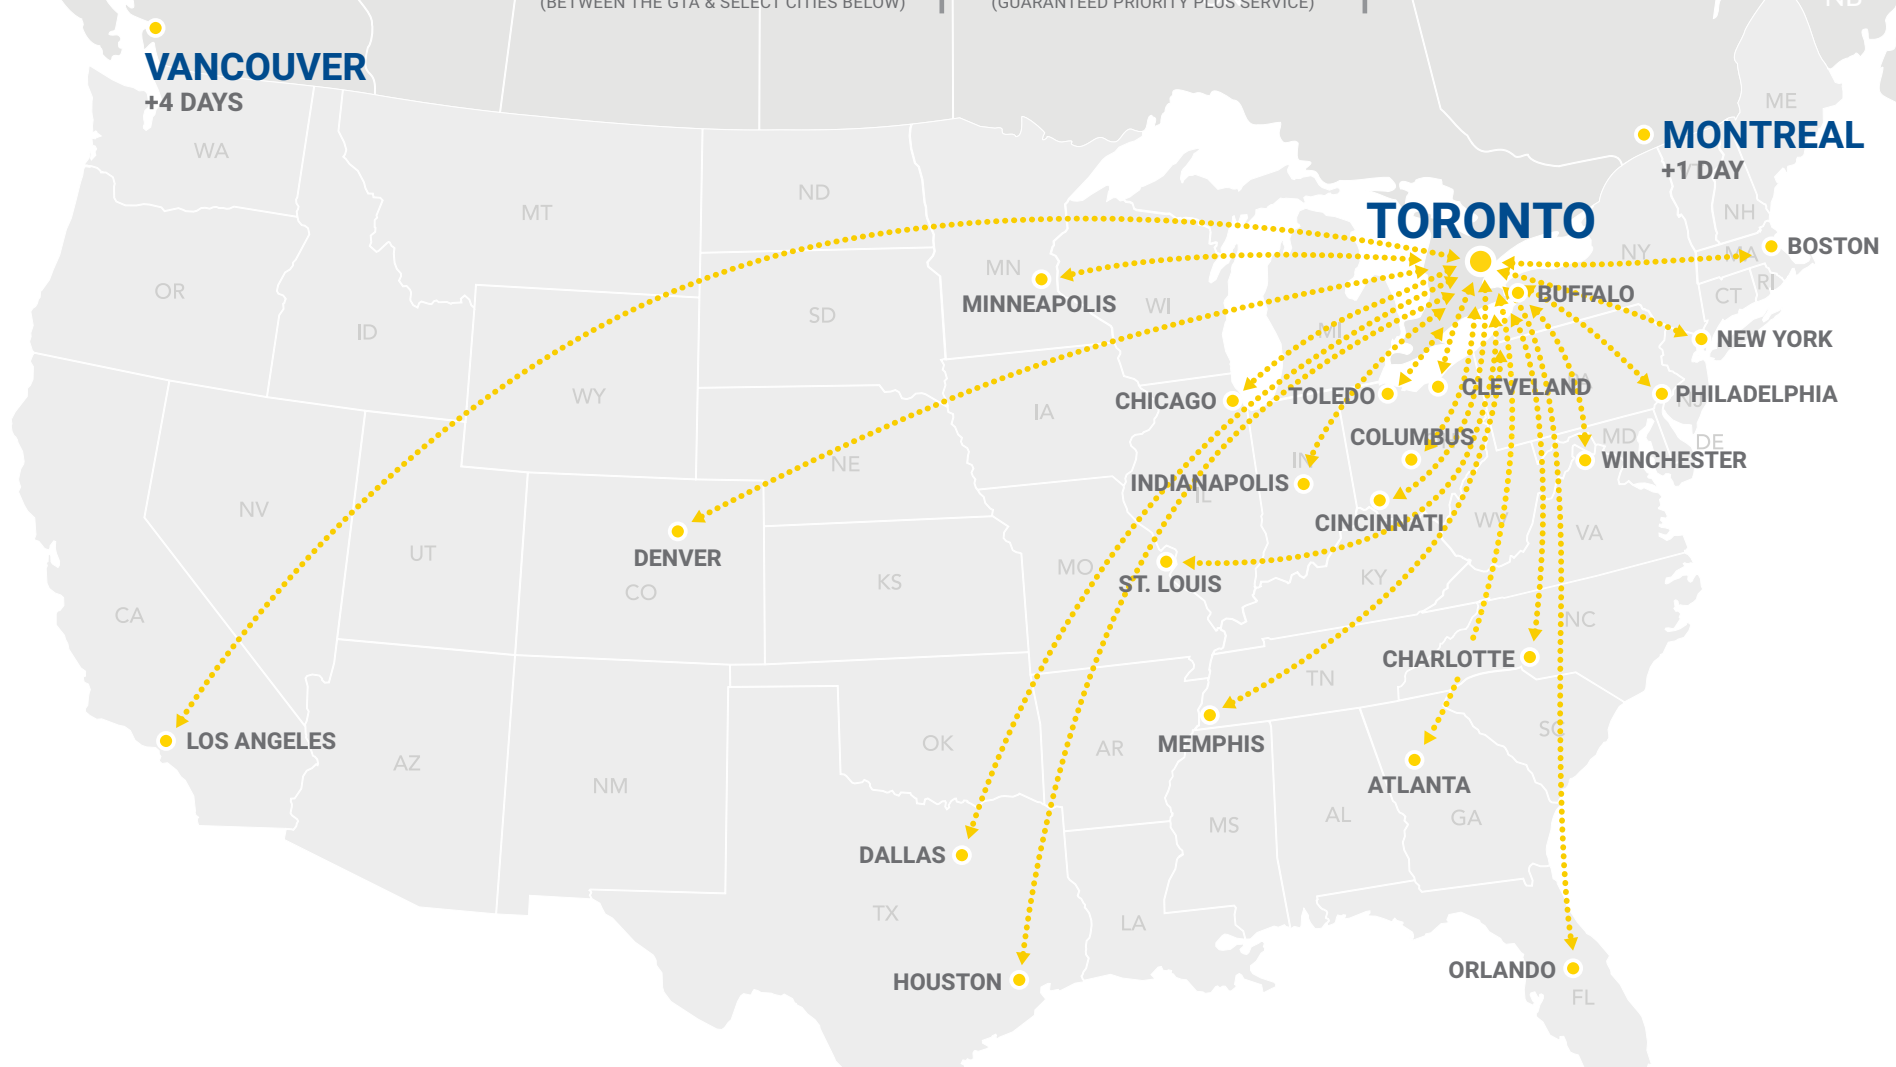

MULTIPLE LEVELS OF LTL SERVICE

***NEXT DAY BY 5PM**
(BETWEEN THE GTA & SELECT CITIES BELOW)

***NEXT DAY BY NOON**
(GUARANTEED PRIORITY PLUS SERVICE)

***ACCELERATED FEATURED LANES**

Servicing all of Ontario, Quebec, Western Canada & the Maritimes

For Quebec, please add 1 business day & add 4 days for British Columbia

For the Maritimes provinces:
Please check our [transit time calculator](#)

DAILY SCHEDULED SERVICE WITH INDUSTRY-LEADING TRANSIT TIMES BETWEEN TORONTO (GTA) AND THE USA

* BOSTON, MA	OVERNIGHT	* PHILADELPHIA, PA	OVERNIGHT	* MINNEAPOLIS, MN	2 DAYS
* BUFFALO, NY	OVERNIGHT	* TOLEDO, OH	OVERNIGHT	* ST. LOUIS, MO	2 DAYS
* CHICAGO, IL	OVERNIGHT	* WINCHESTER, VA	OVERNIGHT	* DALLAS, TX	3 DAYS
* CINCINNATI, OH	OVERNIGHT	* ATLANTA, GA	2 DAYS	* DENVER, CO	3 DAYS
* CLEVELAND, OH	OVERNIGHT	* CHARLOTTE, NC	2 DAYS	* HOUSTON, TX	3 DAYS
* COLUMBUS, OH	OVERNIGHT	* INDIANAPOLIS, IN	2 DAYS	* ORLANDO, FL	3 DAYS
* NEW YORK CITY, NY	OVERNIGHT	* MEMPHIS, TN	2 DAYS	* LOS ANGELES, CA	4 DAYS

These select cities show our expedited LTL service coverage. Polaris offers standard cross border LTL service to and from ALL POINTS USA. Please check our [transit time calculator](#).