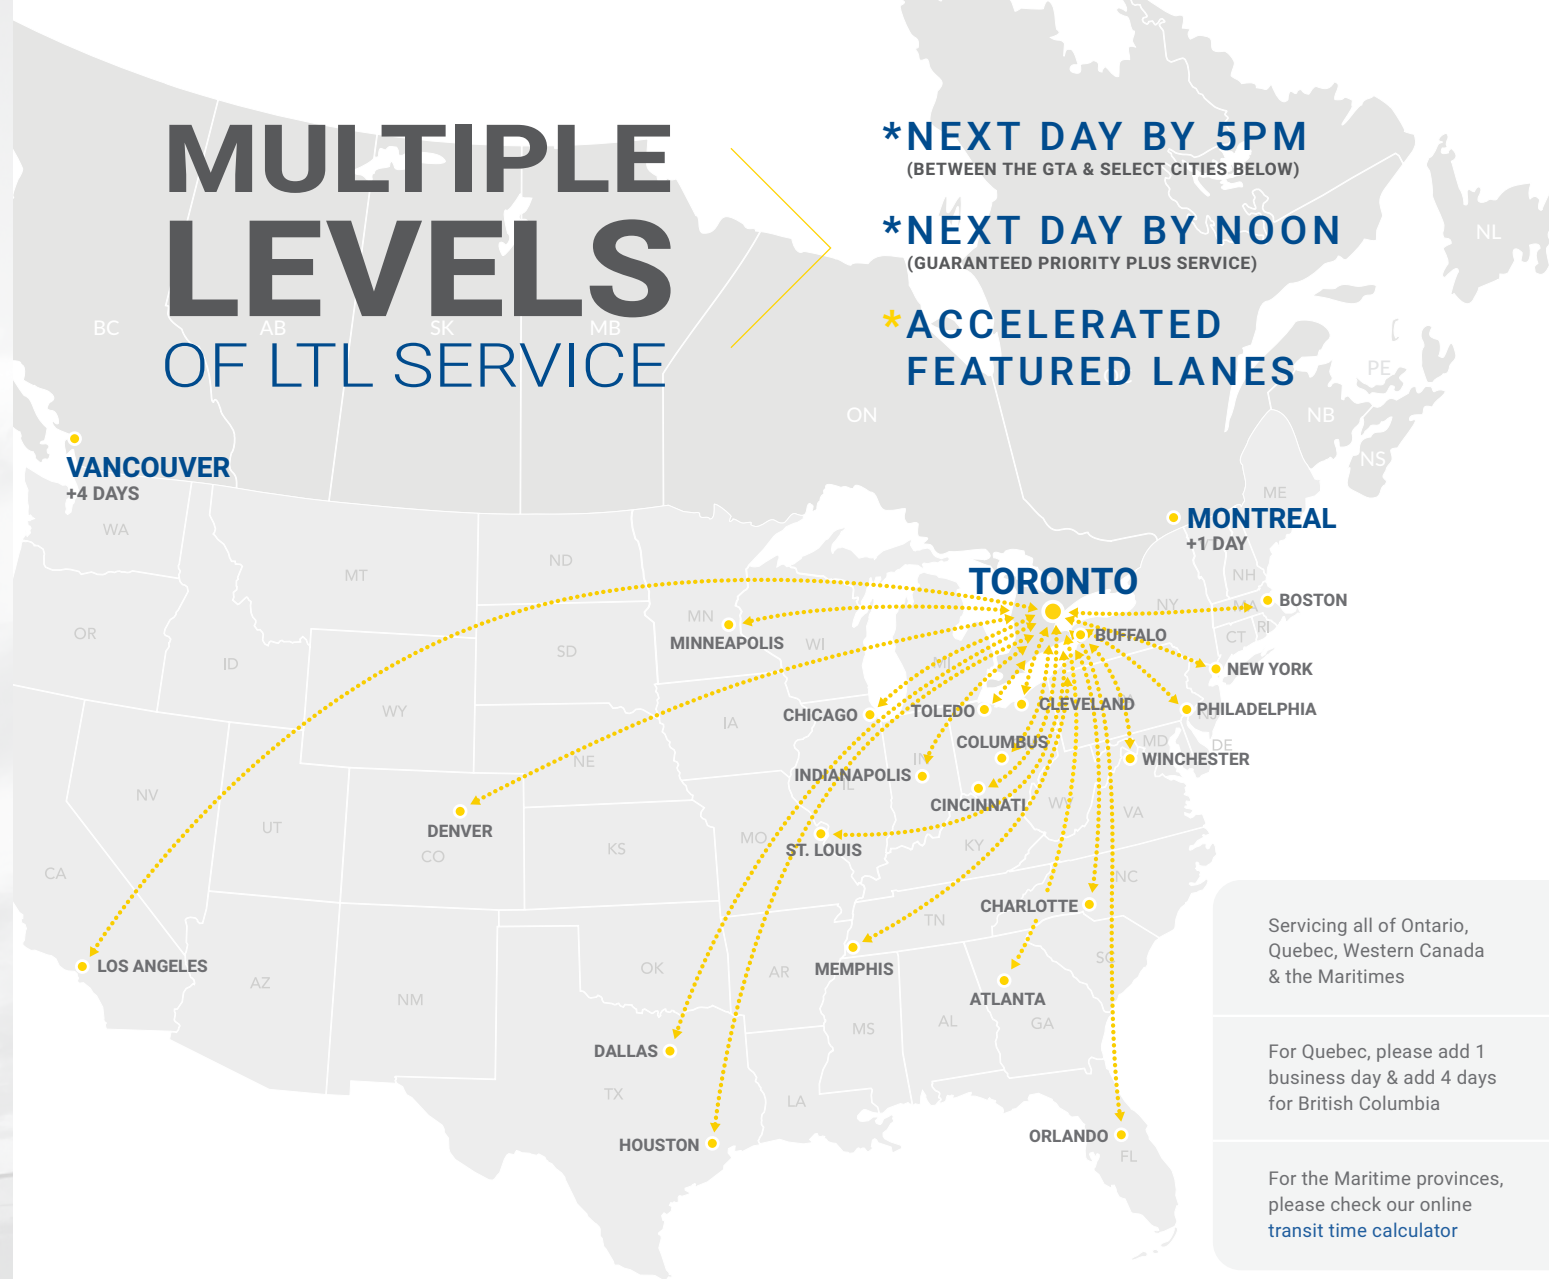

CROSS BORDER EXPEDITED LTL SERVICE

Daily scheduled service between Toronto & select U.S. cities

MULTIPLE LEVELS OF LTL SERVICE

- *NEXT DAY BY 5PM
(BETWEEN THE GTA & SELECT CITIES BELOW)
- *NEXT DAY BY NOON
(GUARANTEED PRIORITY PLUS SERVICE)
- *ACCELERATED FEATURED LANES

Servicing all of Ontario, Quebec, Western Canada & the Maritimes

For Quebec, please add 1 business day & add 4 days for British Columbia

For the Maritime provinces, please check our online [transit time calculator](#)

DAILY SCHEDULED SERVICE WITH INDUSTRY-LEADING TRANSIT TIMES BETWEEN TORONTO (GTA) AND THE USA

* BOSTON, MA	OVERNIGHT	* PHILADELPHIA, PA	OVERNIGHT	* MINNEAPOLIS, MN	2 DAYS
* BUFFALO, NY	OVERNIGHT	* TOLEDO, OH	OVERNIGHT	* ST. LOUIS, MO	2 DAYS
* CHICAGO, IL	OVERNIGHT	* WINCHESTER, VA	OVERNIGHT	* DALLAS, TX	3 DAYS
* CINCINNATI, OH	OVERNIGHT	* ATLANTA, GA	2 DAYS	* DENVER, CO	3 DAYS
* CLEVELAND, OH	OVERNIGHT	* CHARLOTTE, NC	2 DAYS	* HOUSTON, TX	3 DAYS
* COLUMBUS, OH	OVERNIGHT	* INDIANAPOLIS, IN	2 DAYS	* ORLANDO, FL	3 DAYS
* NEW YORK CITY, NY	OVERNIGHT	* MEMPHIS, TN	2 DAYS	* LOS ANGELES, CA	4 DAYS

1.800.409.2269 polaristransport.com

These select cities show our expedited LTL service coverage. Polaris offers standard cross border LTL service to and from all points USA. Please check our online [transit time calculator](#).