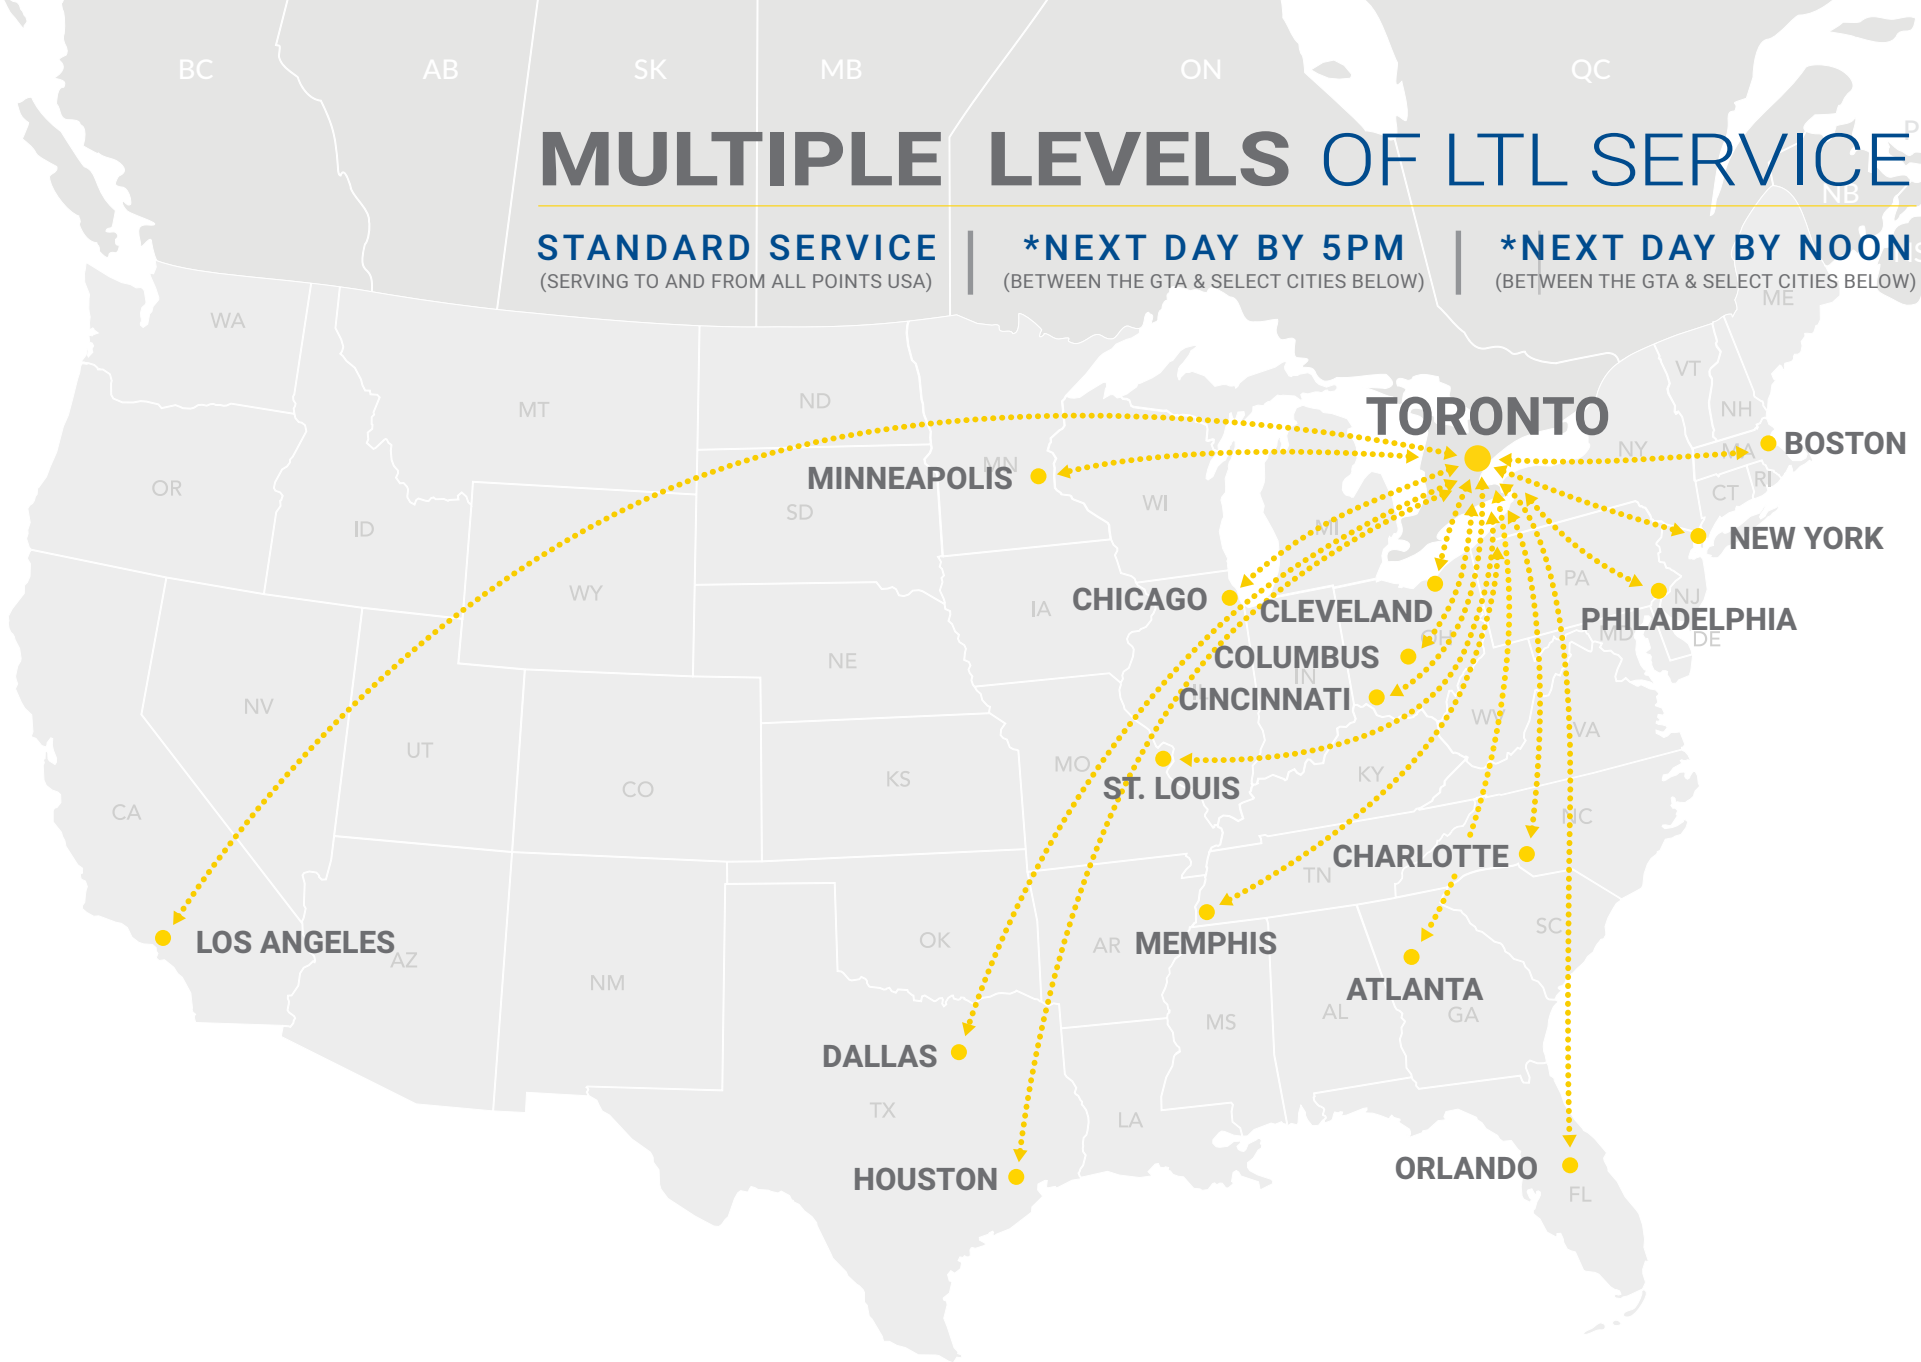

MULTIPLE LEVELS OF LTL SERVICE

STANDARD SERVICE
(SERVING TO AND FROM ALL POINTS USA)

***NEXT DAY BY 5PM**
(BETWEEN THE GTA & SELECT CITIES BELOW)

***NEXT DAY BY NOON**
(BETWEEN THE GTA & SELECT CITIES BELOW)

Servicing all of Ontario, Quebec and the Maritimes

For Quebec:
Please add 1 business day for delivery

For the Maritimes provinces:
Please check our [transit time calculator](#)

DAILY SCHEDULED SERVICE WITH INDUSTRY-LEADING TRANSIT TIMES BETWEEN TORONTO (GTA) AND THE USA

* BOSTON, MA OVERNIGHT	* CHICAGO, IL OVERNIGHT	* CINCINNATI, OH OVERNIGHT	CHARLOTTE, NC 2 DAYS	DALLAS, TX 3-4 DAYS
* NEW YORK CITY, NY OVERNIGHT	* CLEVELAND, OH OVERNIGHT	MINNEAPOLIS, MN 2 DAYS	ATLANTA, GA 2 DAYS	HOUSTON, TX 3-4 DAYS
* PHILADELPHIA, PA OVERNIGHT	* COLUMBUS, OH OVERNIGHT	MEMPHIS, TN 2 DAYS	ORLANDO, FL 3 DAYS	LOS ANGELES, CA 2-4 DAYS

These select cities show our expedited LTL service coverage. Polaris offers standard cross border LTL service to and from ALL POINTS USA. Please check our [transit time calculator](#).