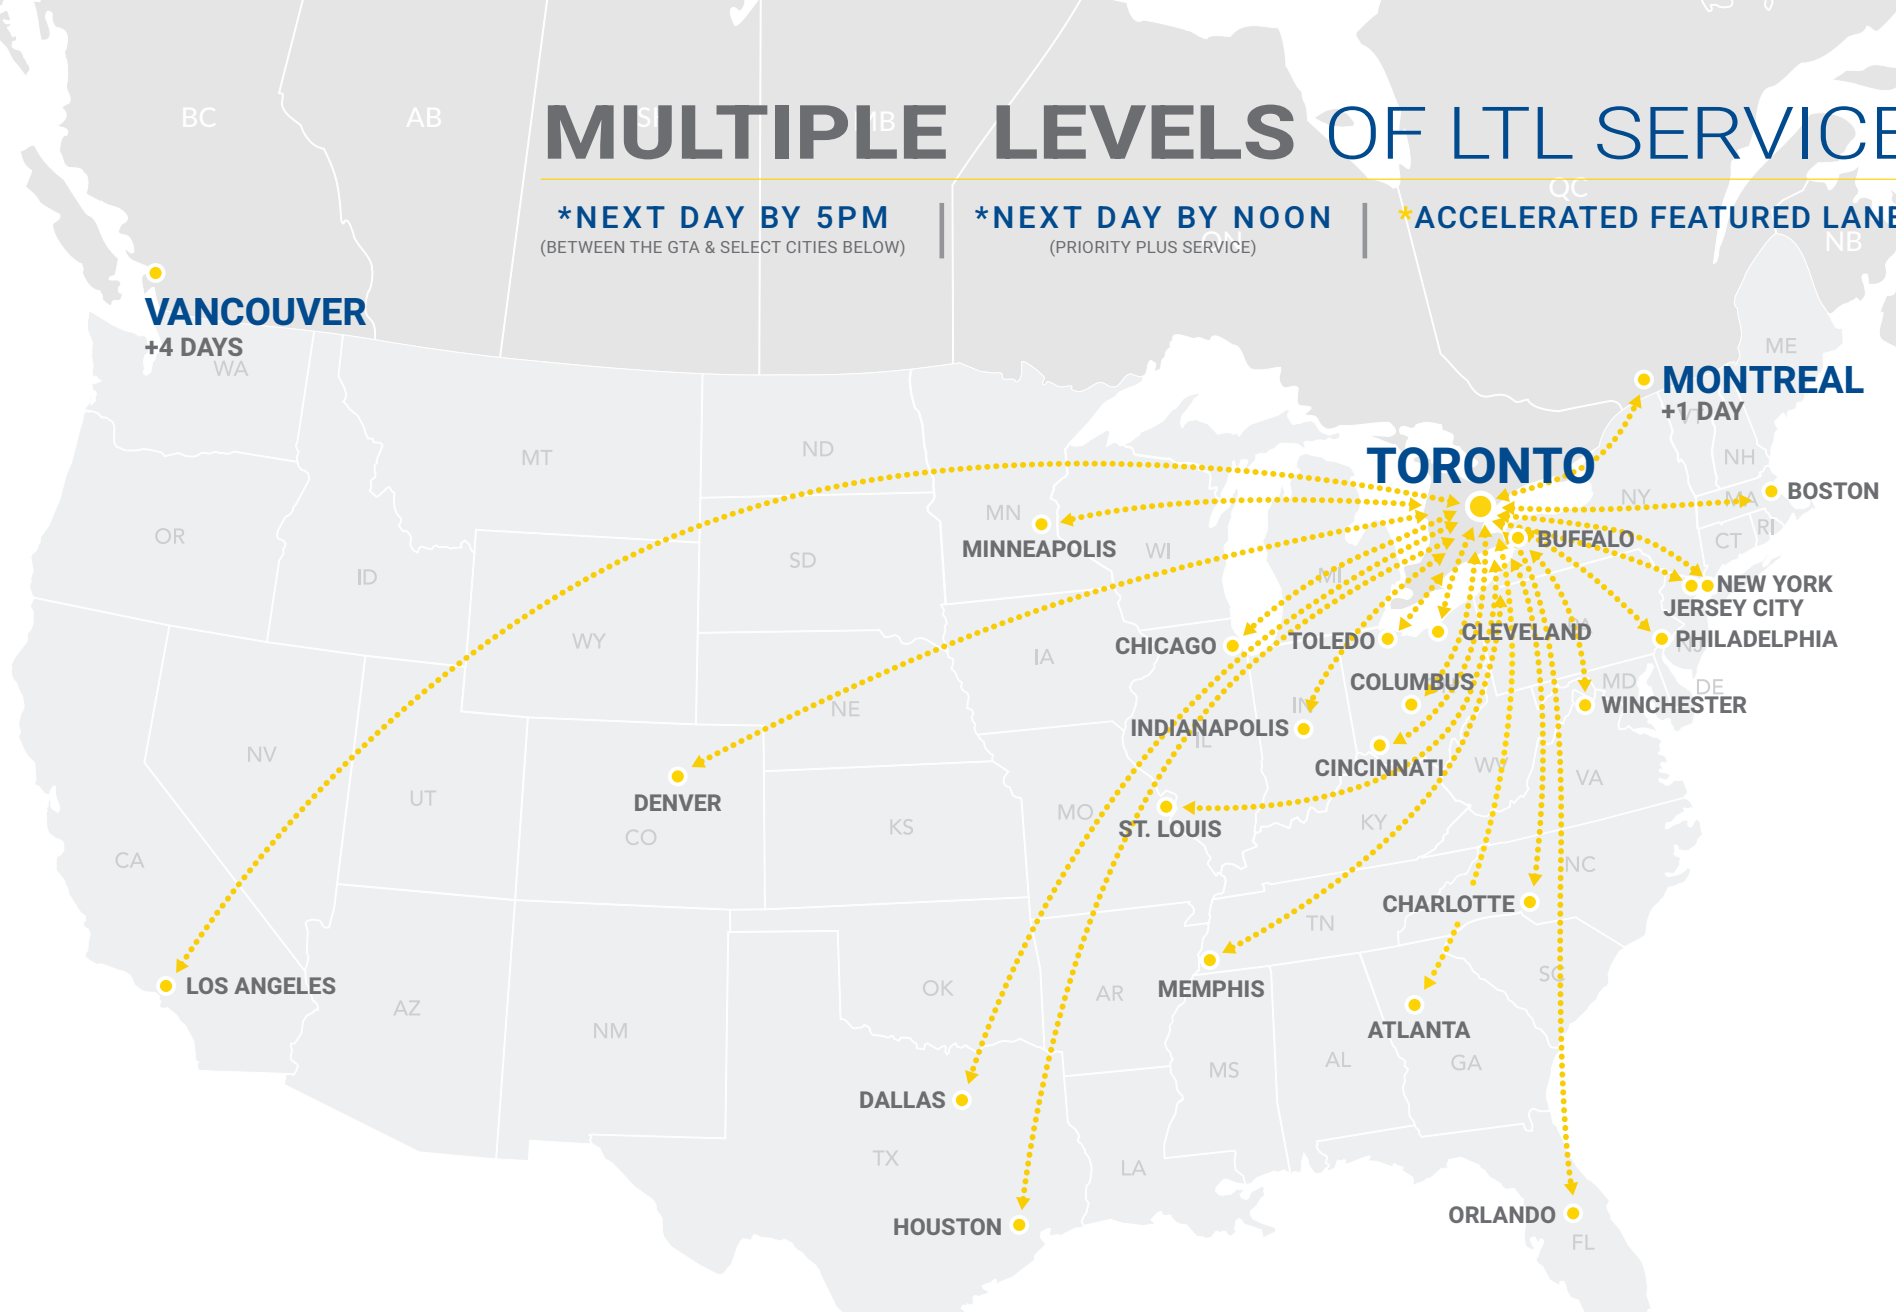

# MULTIPLE LEVELS OF LTL SERVICE

**\*NEXT DAY BY 5PM**  
(BETWEEN THE GTA & SELECT CITIES BELOW)

**\*NEXT DAY BY NOON**  
(PRIORITY PLUS SERVICE)

**\*ACCELERATED FEATURED LANES**

Servicing all of Ontario, Quebec, Western Canada & the Maritimes

For Quebec, please add 1 business day & add 4 days for British Columbia

For the Maritimes provinces:  
Please check our [transit time calculator](#)

## DAILY SCHEDULED SERVICE WITH INDUSTRY-LEADING TRANSIT TIMES BETWEEN TORONTO (GTA) AND THE USA

* BOSTON, MA	OVERNIGHT	* PHILADELPHIA, PA	OVERNIGHT	* ST. LOUIS, MO	2 DAYS
* BUFFALO, NY	OVERNIGHT	* TOLEDO, OH	OVERNIGHT	* DALLAS, TX	3 DAYS
* CHICAGO, IL	OVERNIGHT	* WINCHESTER, VA	OVERNIGHT	* DENVER, CO	3 DAYS
* CINCINNATI, OH	OVERNIGHT	* ATLANTA, GA	2 DAYS	* HOUSTON, TX	3 DAYS
* CLEVELAND, OH	OVERNIGHT	* CHARLOTTE, NC	2 DAYS	* ORLANDO, FL	3 DAYS
* COLUMBUS, OH	OVERNIGHT	* INDIANAPOLIS, IN	2 DAYS	* LOS ANGELES, CA	4 DAYS
* JERSEY CITY, NJ	OVERNIGHT	* MEMPHIS, TN	2 DAYS		
* NEW YORK CITY, NY	OVERNIGHT	* MINNEAPOLIS, MN	2 DAYS		

These select cities show our expedited LTL service coverage. Polaris offers standard cross border LTL service to and from ALL POINTS USA. Please check our [transit time calculator](#).