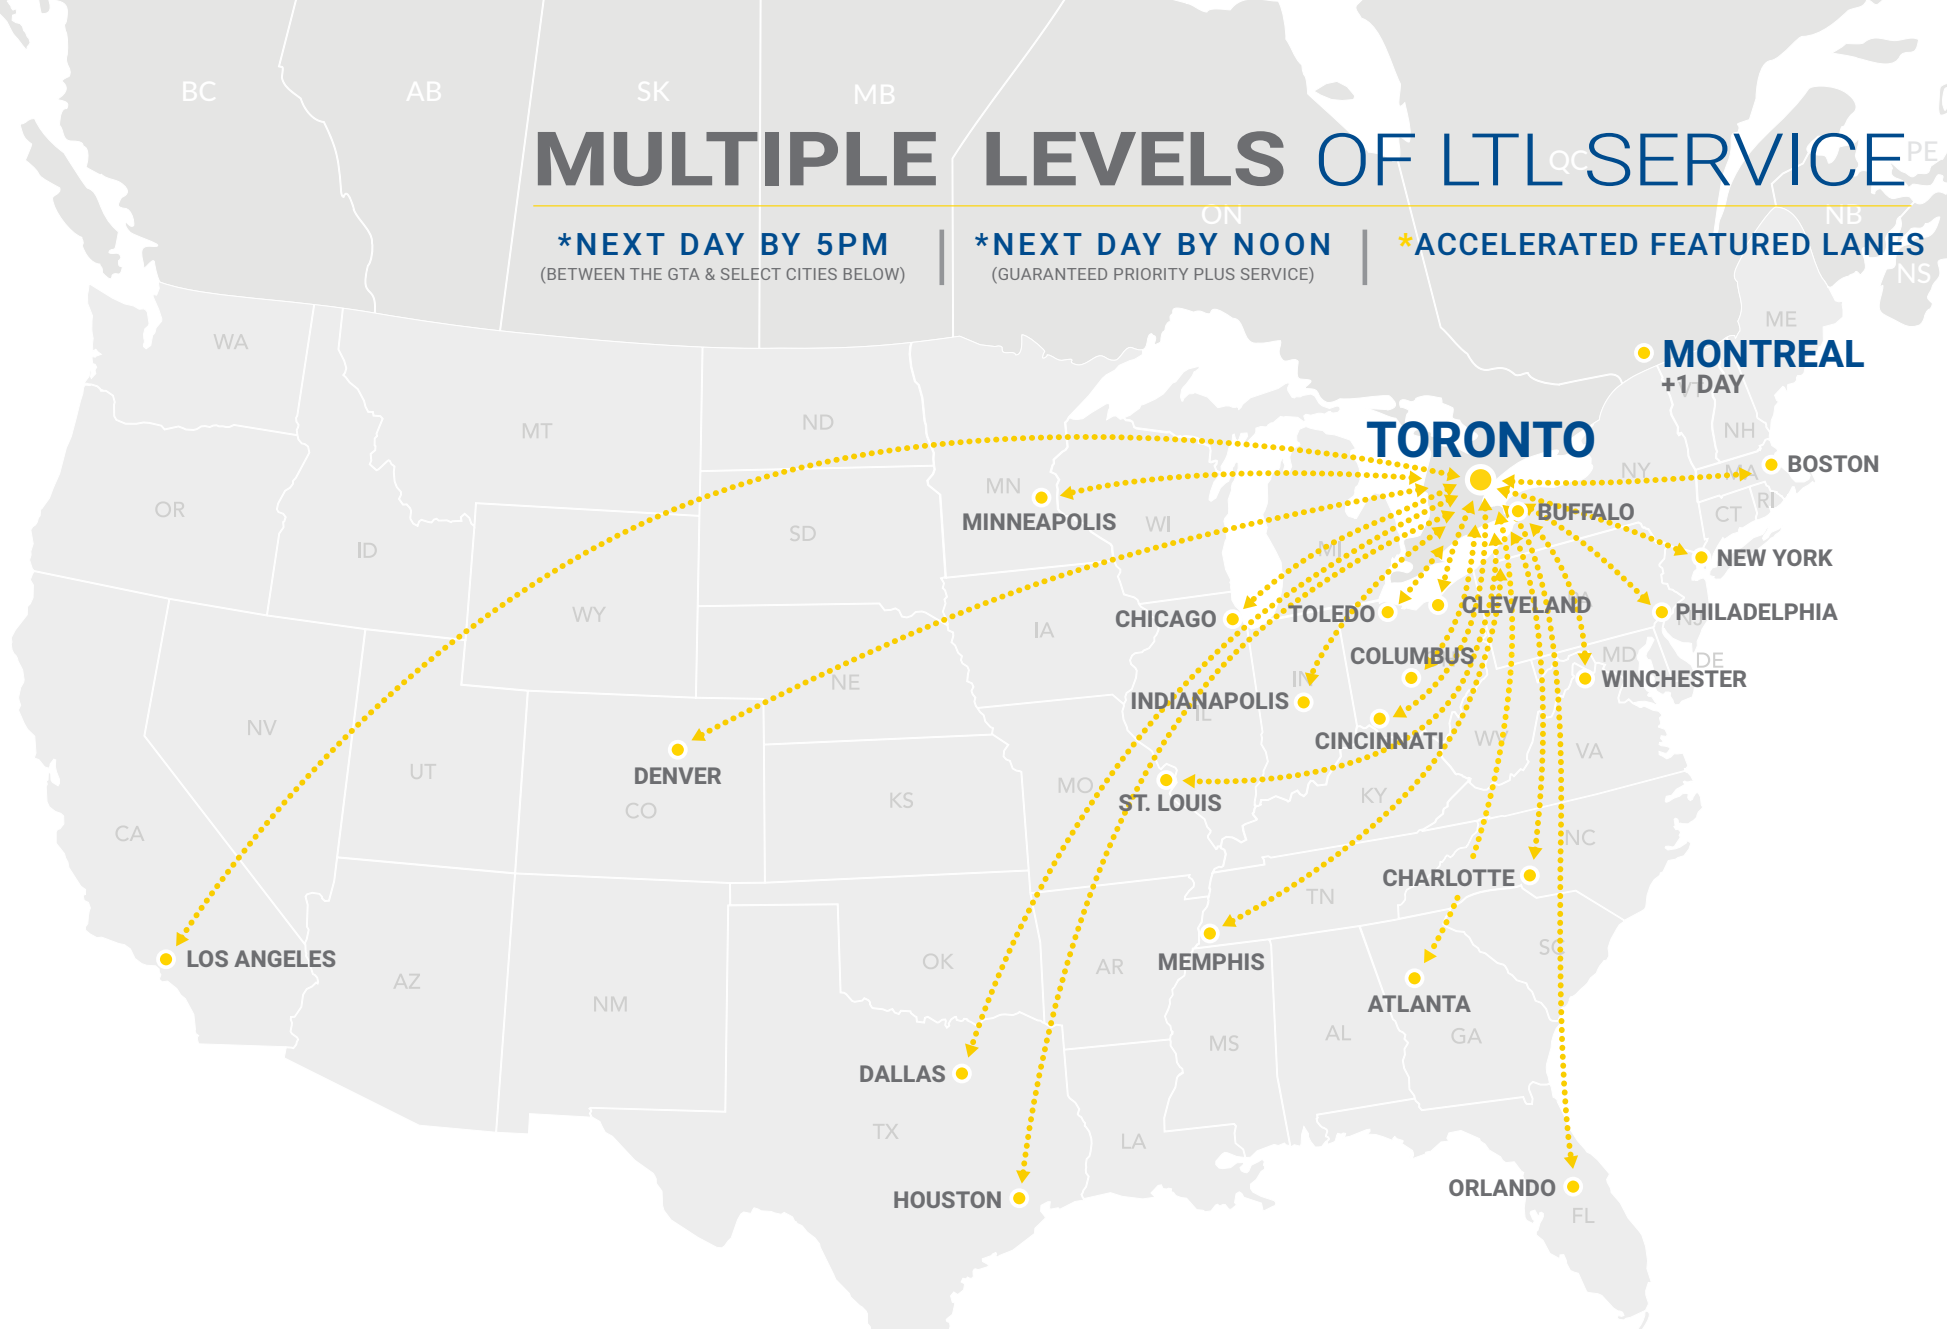

MULTIPLE LEVELS OF LTL SERVICE

***NEXT DAY BY 5PM**
(BETWEEN THE GTA & SELECT CITIES BELOW)

***NEXT DAY BY NOON**
(GUARANTEED PRIORITY PLUS SERVICE)

***ACCELERATED FEATURED LANES**

Servicing all of Ontario, Quebec and the Maritimes

For Quebec:
Please add 1 business day for delivery

For the Maritimes provinces:
Please check our [transit time calculator](#)

DAILY SCHEDULED SERVICE WITH INDUSTRY-LEADING TRANSIT TIMES BETWEEN TORONTO (GTA) AND THE USA

* BOSTON, MA	OVERNIGHT	* PHILADELPHIA, PA	OVERNIGHT	* MINNEAPOLIS, MN	2 DAYS
* BUFFALO, NY	OVERNIGHT	* TOLEDO, OH	OVERNIGHT	* ST. LOUIS, MO	2 DAYS
* CHICAGO, IL	OVERNIGHT	* WINCHESTER, VA	OVERNIGHT	* DALLAS, TX	3 DAYS
* CINCINNATI, OH	OVERNIGHT	* ATLANTA, GA	2 DAYS	* DENVER, CO	3 DAYS
* CLEVELAND, OH	OVERNIGHT	* CHARLOTTE, NC	2 DAYS	* HOUSTON, TX	3 DAYS
* COLUMBUS, OH	OVERNIGHT	* INDIANAPOLIS, IN	2 DAYS	* ORLANDO, FL	3 DAYS
* NEW YORK CITY, NY	OVERNIGHT	* MEMPHIS, TN	2 DAYS	* LOS ANGELES, CA	4 DAYS

These select cities show our expedited LTL service coverage. Polaris offers standard cross border LTL service to and from ALL POINTS USA. Please check our [transit time calculator](#).